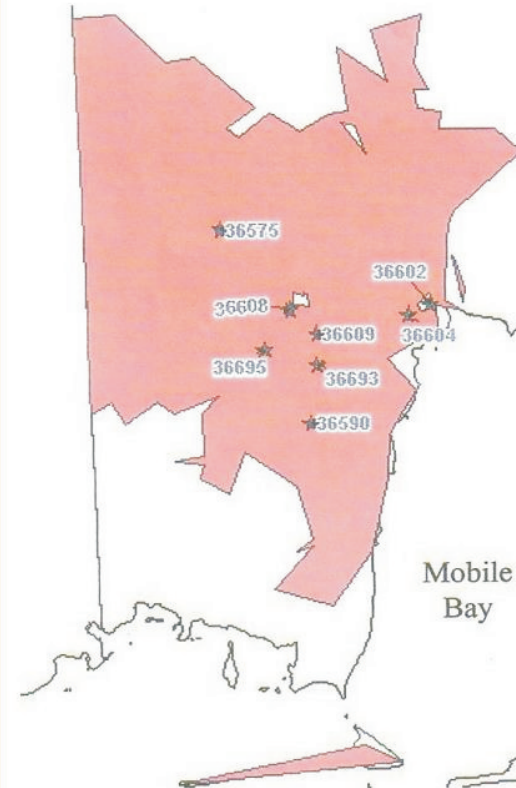

**Channel 55**

**Covering Baldwin County**  
 Including Bay Minette, Daphne,  
 Fairhope, Foley, Gulf Shores,  
 Loxley & Robertsdale

Currently reaching over 40,000  
 subscribers in these regions

**Channel 27**

**Covering Mobile County**

**Channel 6**